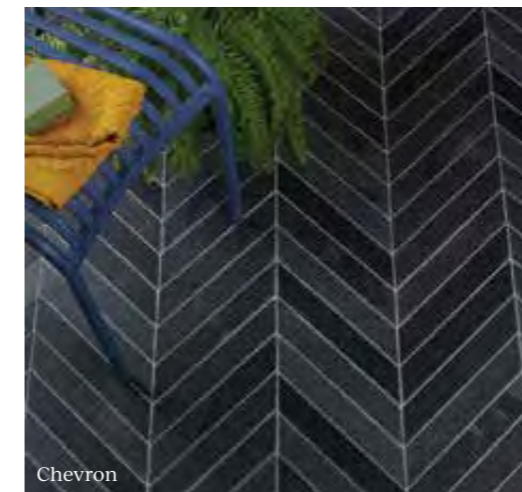

Hexagon

Parquet

Chevron