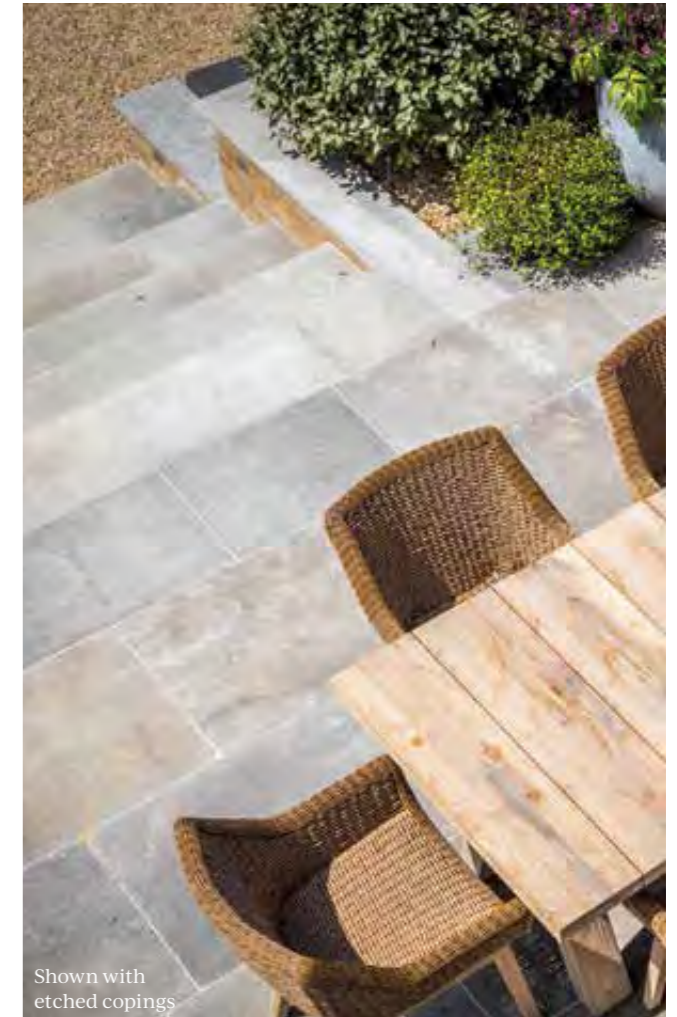

Corfe Limestone Collection

ETCHED FINISH

HONED FINISH

TUMBLED FINISH

TUMBLED & ETCHED FINISH

Natural Stone
LIMESTONE, SANDSTONE
& SLATE

The underlying grey in Corfe limestone is 'bleached' by the etching process, and so it does look quite different to the other finishes. The etching gives the stone a good grip finish for wet and exterior use as well as a fantastic, tactile look that works well in contemporary interiors.

With deep, moody tones of grey and charcoal highlights and lots of wonderful fossils and natural markings, Corfe limestone is reminiscent of the very hard limestones found on the Isle of Purbeck in Dorset.

Applying the tumbled finish to Corfe limestone adds a soft, rustic look and character to this natural stone. The beautiful moody tone of grey is the perfect foundation for homes.

The tumbled and etched finish has a modern yet rustic look, making it the perfect stone for fuss-free terraces, patios, and pools, whilst offering additional grip indoors.

Format (cm)	£m² Inc VAT	Sold by
60 x Random x 2	£120.93	1m²
Bull-nose coping: 100 x 40 x 4	£185.79 each	Piece

Suitable for interior and exterior floors, pool surrounds, sealing required.

Format (cm)	£m² Inc VAT	Sold by
60 x Random x 1.5	£109.56	1m²

Suitable for interior walls and floors, sealing required.

Format (cm)	£m² Inc VAT	Sold by
60 x Random x 1.5	£109.56	1m²

Suitable for interior walls and floors, sealing required.

Format (cm)	£m² Inc VAT	Sold by
60 x Random x 2	£122.48	1m²

Suitable for interior and exterior floors, pool surrounds, sealing required.