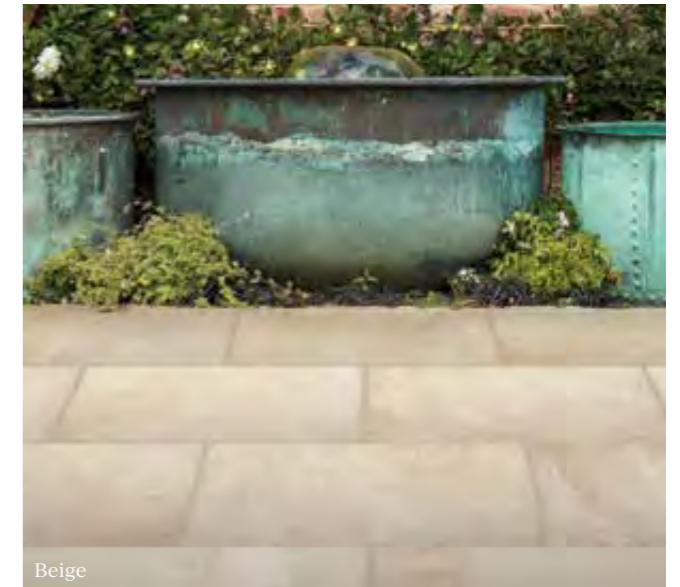

Format (cm)	£m ² inc VAT	Sold by
60 x 90 x 2	£85.00	2 pieces (1.08m ²)

Suitable for exterior walls and floors, pool surrounds. Slip rating: R11.

White

Beige

Smoke

Brewhouse

PORCELAIN • TEXTURED

Bring the aged look of terracotta into your home with these durable, low maintenance porcelain tiles inspired by the brewhouse at Moseley Old Hall.