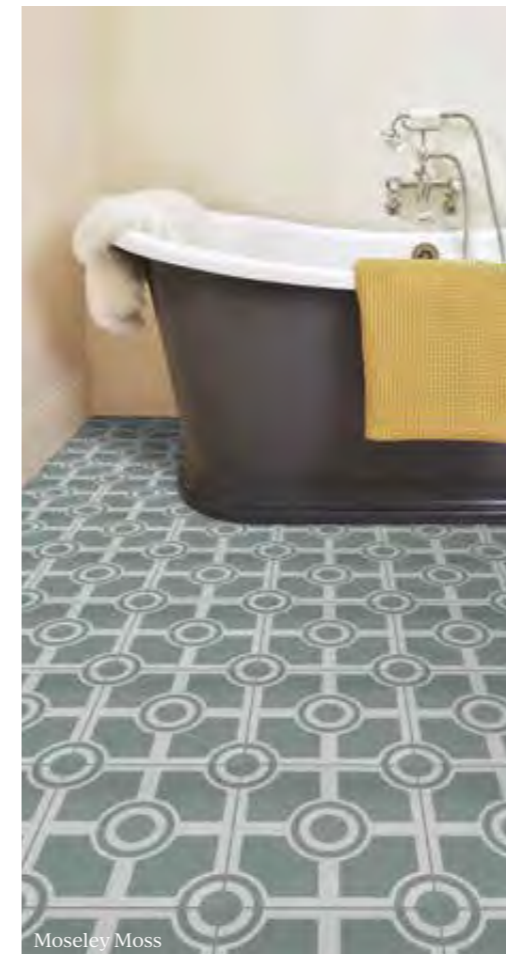

Llanerchaeron

Moseley & Llanerchaeron

PORCELAIN • MATT

Moseley is directly inspired by Moseley Old Hall's Tudor Knot Garden and features a striking repeat pattern. Llanerchaeron is inspired by the incredibly detailed 18th-century wooden wall panelling in the villa at Llanerchaeron.

Format (cm)	£m² Inc VAT	Sold by
20 x 20 x 0.8	£68.50	25 pieces (1m²)

Suitable for interior and domestic exterior walls and floors.
Slip rating: R10, PTV +36 when wet
Medium slip risk: This should not be used on pool surrounds and should be kept clean to maintain slip resistance.

Moseley Moss