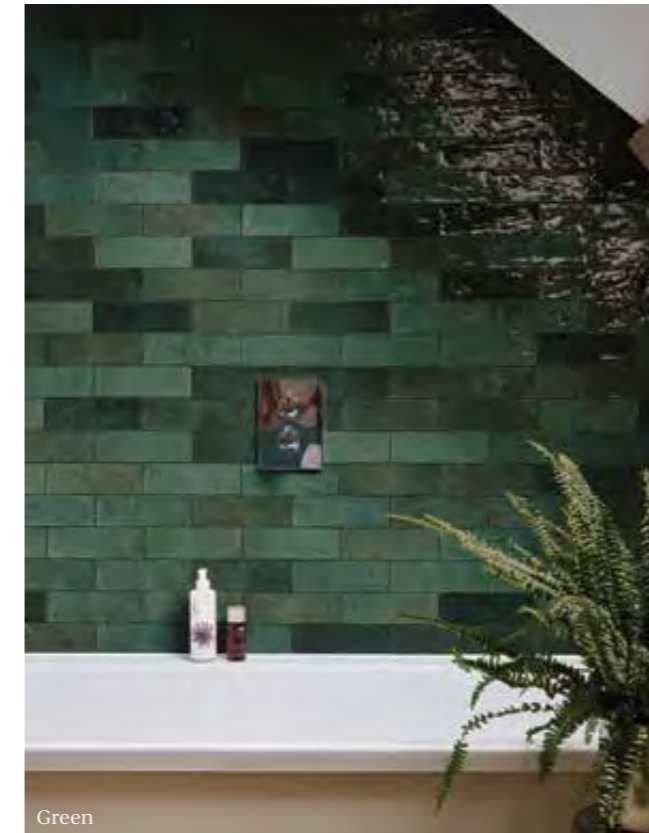

Tiles displayed in sets of four showing expected colour variation.