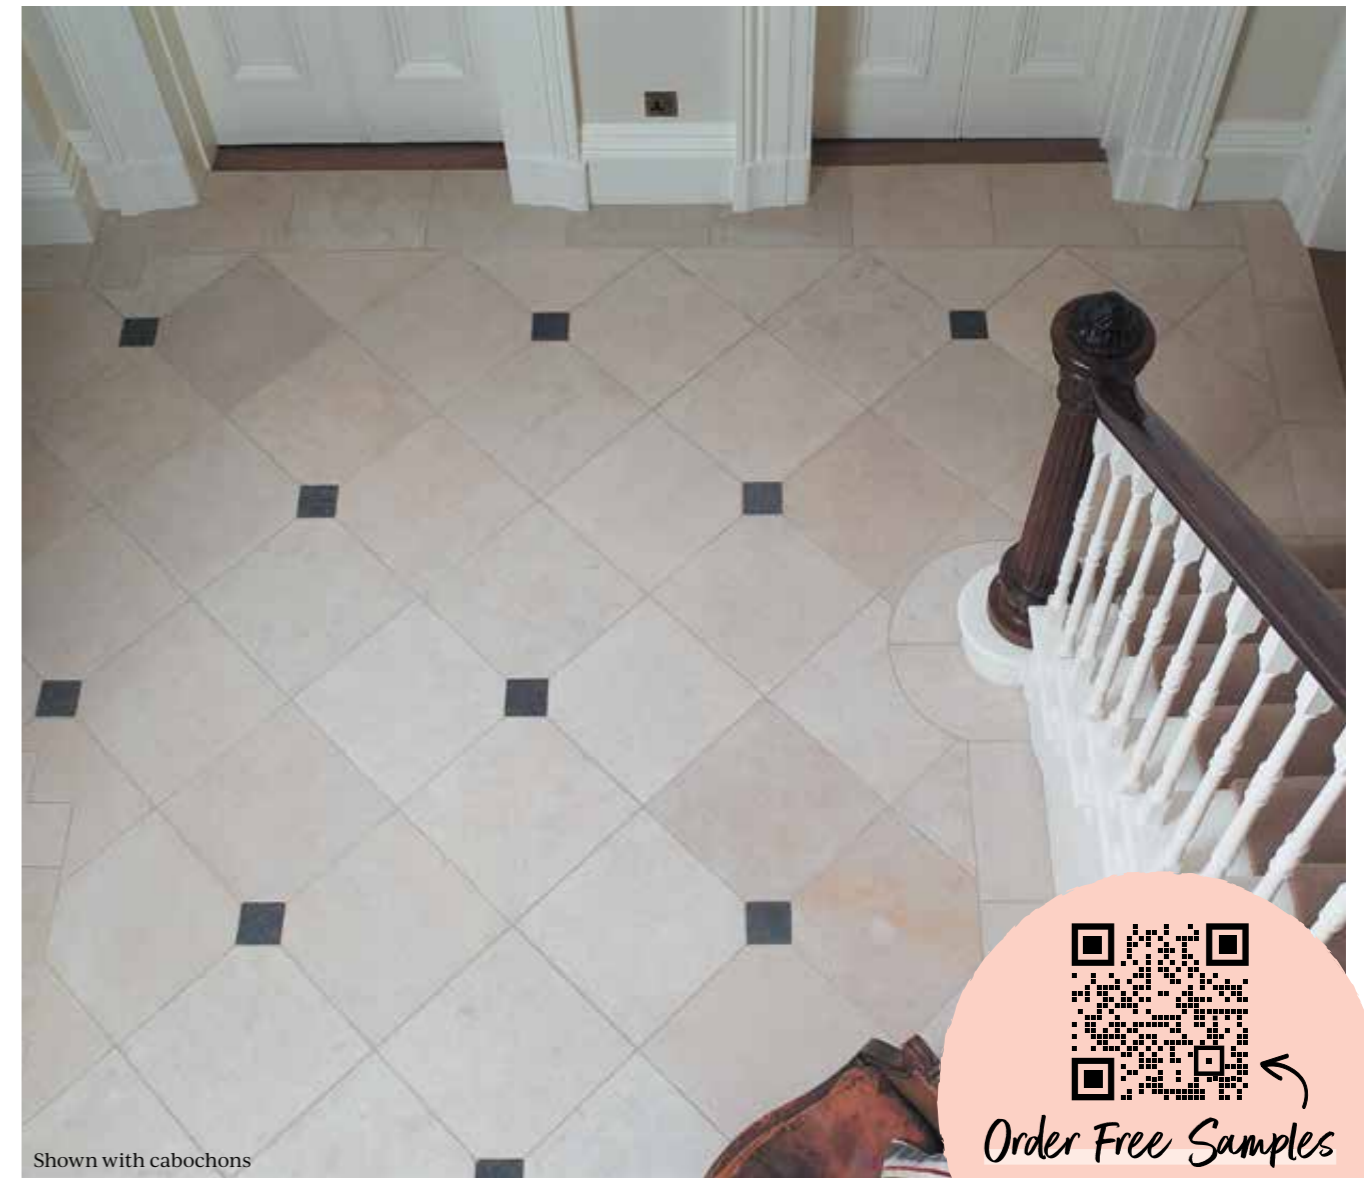

Fontaine

LIMESTONE • TUMBLED

A perfect stone for large, open spaces. Fontaine is dense and clean with subtle variations in tone and occasional fossil markings. A little like marble that has aged and mellowed, this is a sophisticated stone that gets better with time. To achieve this look with cabochons, see page 233.

Format (cm)	£m² inc VAT	Sold by
40 x 40 x 1.2	£137.70	1.12m²
40 x 60 x 1.2	£137.70	1.2m²

Suitable for interior walls and floors, sealing required.

Shown with cabochons