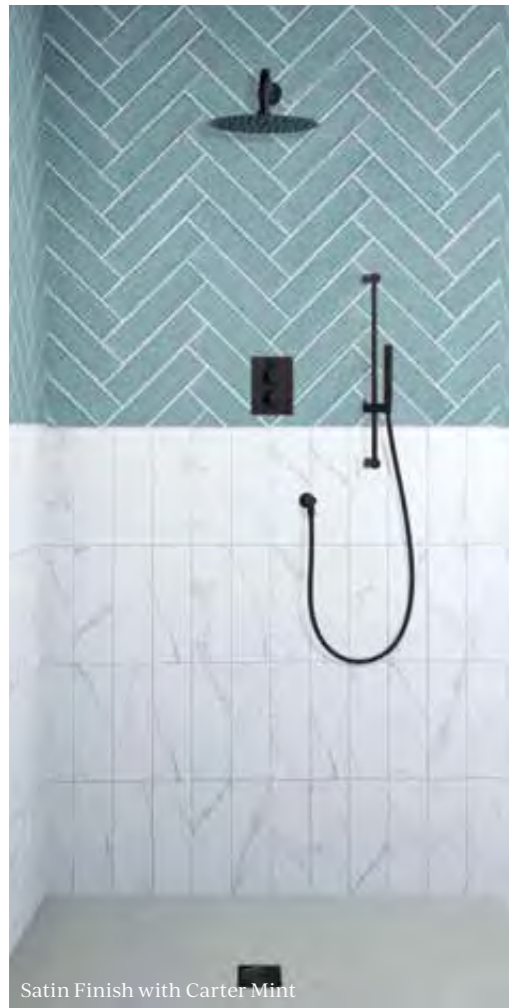

Santorini

CERAMIC • GLOSS OR SATIN

With all of the style of marble, but less maintenance, our Santorini Ceramic tile is versatile enough to work in many different rooms. We particularly love it in a shower teamed with a patterned floor.

Format (cm)	£m² inc VAT	Sold by
10 x 30 x 0.8	£62.33	40 pieces (1.2m²)

Suitable for interior walls.

Satin Finish with Carter Mint