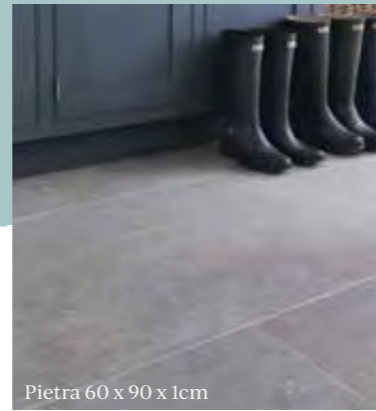

Isle

PORCELAIN • MATT

This wonderful, authentic-looking, high-definition porcelain tile is inspired by classic English limestone. The collection is perfect for floors and walls in both classic and modern interiors.

Format (cm)	£m² inc VAT	Sold by
30 x 60 x 1	£59.22	6 pieces (1.08m²)
60 x 60 x 1	£62.66	3 pieces (1.08m²)
60 x 90 x 1	£84.37	2 pieces (1.08m²)

Suitable for interior walls and floors.
Slip rating: R10

Jurassic

PORCELAIN • TEXTURED

This is a great alternative to the famous French Barr limestone, which is practically impossible to find in affordable reclaimed form nowadays. Jurassic has a really authentic, highly-varied pattern, which works really well in bigger spaces.

The cleverly shaped edges give a realistic tumbled stone effect.

Format (cm)	£m² inc VAT	Sold by
60.4 x 90.6 x 1	£89.43	3 pieces (1.64m²)

Suitable for interior walls and floors. Slip rating: R10