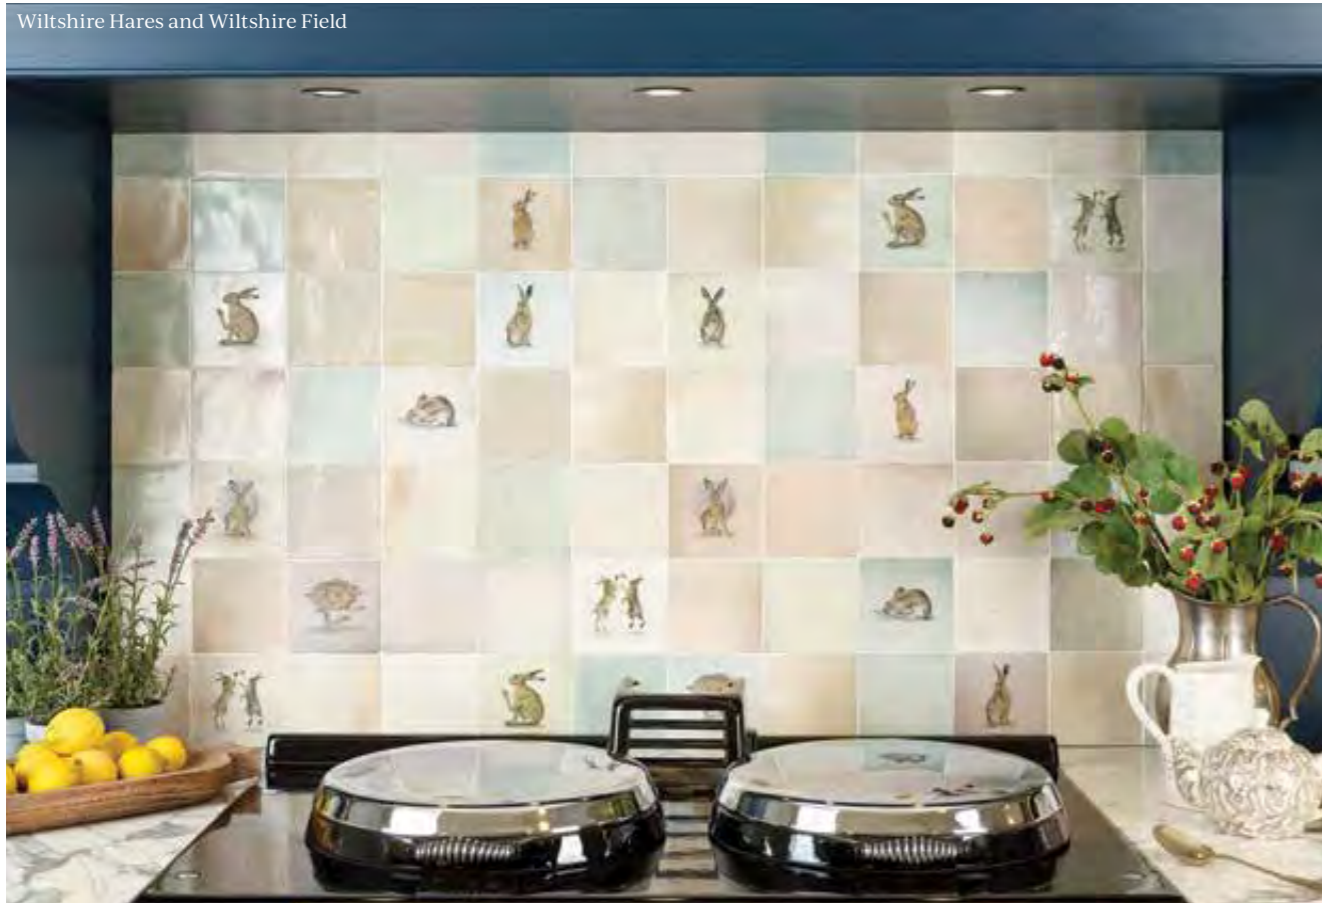

Wiltshire Hares

CERAMIC · SATIN

by Joanna May

This eye catching collection designed by Wiltshire artist Joanna May features eight different miniatures of wild hares in various poses. Hand fired in our own kiln, these tiles have a traditional yet playful farmhouse feel, and evoke an instant connection with the rolling hills and grassland of the hares' natural habitat.

Format (cm)	£ Inc VAT	Sold by
12.5 x 12.5 x 0.8	£25.00 each	Tile (0.0156m²)
Suitable for interior walls. These are made to order in our studio, so please expect longer lead times.		

Wiltshire Hares and Wiltshire Field

Wiltshire Field

CERAMIC · SATIN

These timeless farmhouse-style ceramics with their dappled, varied tone, have a delectable satin finish and all the hallmarks of authentic age.

Format (cm)	£m² Inc VAT	Sold by
12.5 x 12.5 x 0.8	£80.64	38 pieces (0.587m²)
Suitable for interior walls.