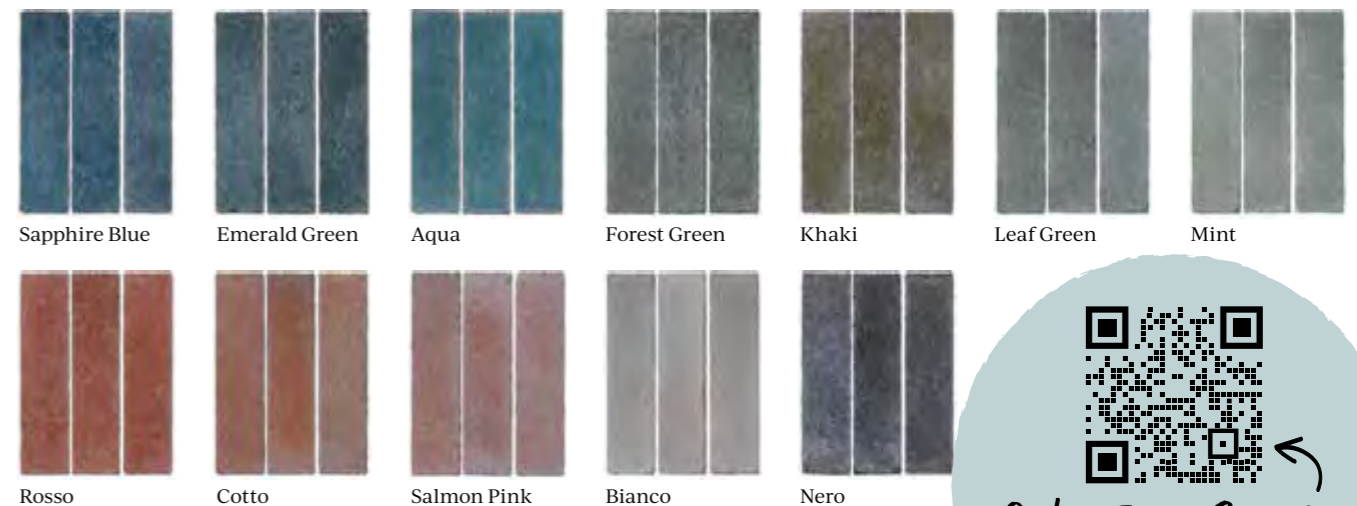

Tiles displayed in sets of three showing expected colour variation.