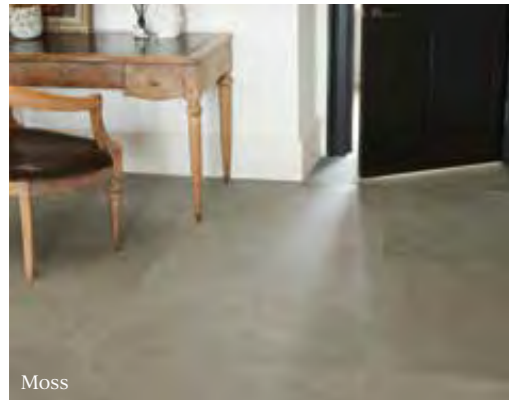

Sherborne

PORCELAIN • MATT

Create a calming space with the neutral palette of Sherborne.

A super high-definition porcelain perfectly replicating British stone, this tile can complement traditional or contemporary interiors. Available in three natural, understated tones, for calming and impactful interiors.

Format (cm)	£m² inc VAT	Sold by
90 x 90 x 1	£76.95	2 pieces (1.62m²)

Suitable for interior walls and floors. Slip rating: R10