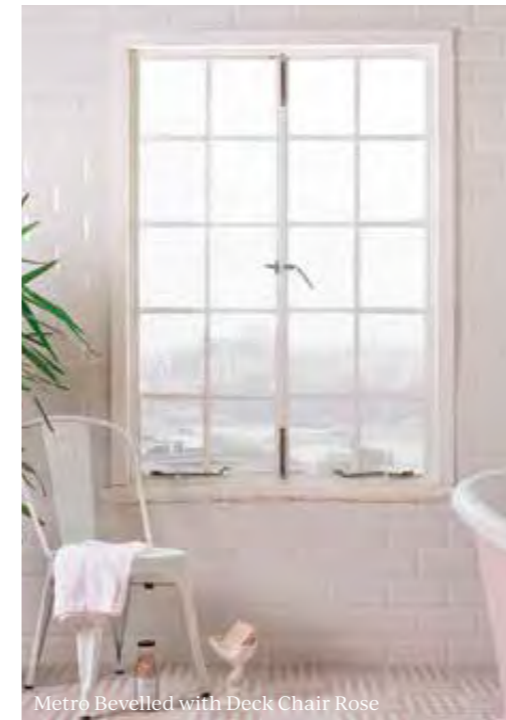

The White Edit

Delicate

PORCELAIN • SATIN

Available in large sizes or decorative hexagons, the sleek, refined matte finish of Delicate porcelain creates an understated, modern, luxury feel.

Format (cm)	£m² inc VAT	Sold by
60 x 60 x 0.95	£56.50	4 pieces (1.44m²)
60 x 120 x 0.9	£60.45	2 pieces (1.44m²)
Hexagon: 25 x 21.8 x 1	£67.92	25 pieces (1.04m²)

Suitable for interior walls and floors. Slip rating: R9

Delicate Wall

CERAMIC • SATIN

A truly versatile product, our Delicate Wall tiles come in a range of shapes and sizes. A simple, subtle, and sophisticated range, Delicate is the ideal partner for pairing with industrial schemes, modern décors, or traditional bathrooms.

Option	Format (cm)	£m² inc VAT	Sold by
Tile	36 x 80 x 0.95	£57.92	4 pieces (1.15m²)
Tile	33.3 x 55 x 0.88	£43.81	10 pieces (1.84m²)
Metro	10 x 20 x 0.7	£39.64	50 pieces (1m²)
Metro Bevelled	10 x 20 x 0.7	£43.00	50 pieces (1m²)
Mini Metro	7.5 x 15 x 0.7	£50.49	44 pieces (0.495m²)

Suitable for interior walls. Non-rectified.

Bathroom design, installation and photography by Simply Bathrooms (Surrey) Ltd.