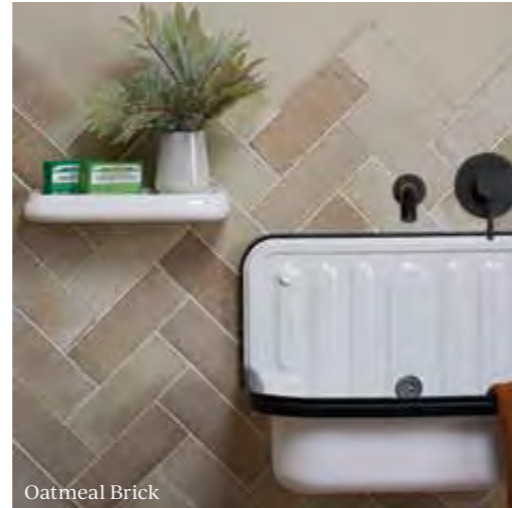

Pottery

PORCELAIN • GLOSS

The irregularities, strong shading and tonal variations create an authentic finish.

Inspired by a beautiful pottery collection we discovered in Italy, this unique collection is reminiscent of artisans who hand-finish authentic and eclectic designs in their rural workshops.

Option	Format (cm)	£m² inc VAT	Sold by
Square	10 x 10 x 1	£83.00	68 pieces (0.68m²)
Brick	7.5 x 20 x 1	£88.44	50 pieces (0.75m²)

Suitable for interior walls and floors.