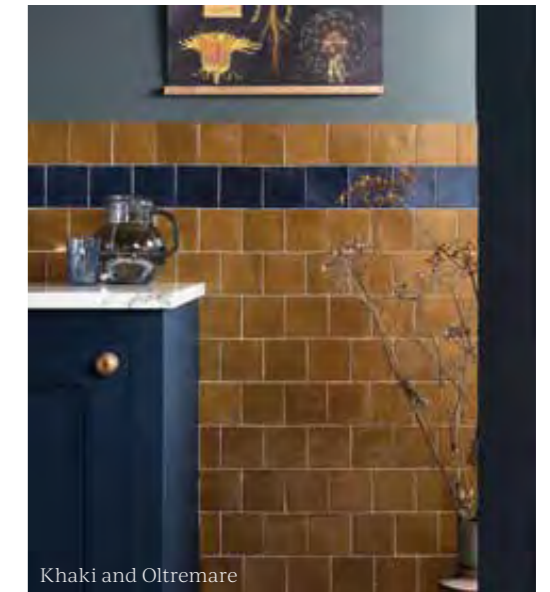

Decorative Tiles & Mosaics

Format (cm)	£m² inc VAT	Sold by
9.9 x 9.9 x 1	£89.00	54 pieces (0.54m²)

Suitable for interior walls and floors.