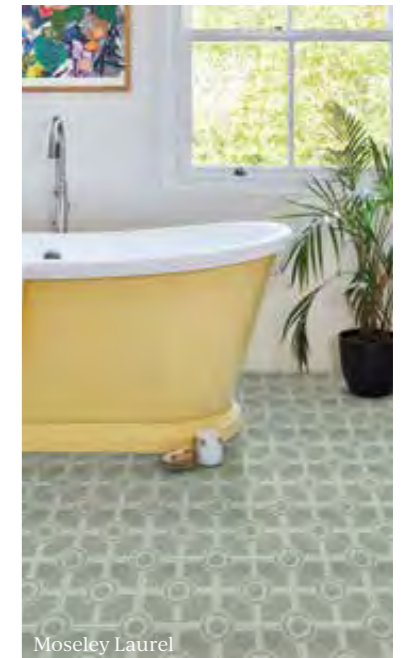

Architectural Elements Collection

Melange

PORCELAIN • MATT

Melange porcelain takes the clean lines of National Trust architecture and gives it a contemporary edge. The random patterns within each pack allow for a unique layout.

Option	Format (cm)	£m² Inc VAT	Sold by
Melange	21.5 x 24.5 x 0.8	£78.91	24 pieces (0.95m²)
Shadow White Field	21.5 x 24.5 x 0.8	£78.91	24 pieces (0.95m²)

Suitable for interior and domestic exterior walls and floors.
Slip rating: R10, PTV +36 when wet
Medium slip risk: This should not be used on pool surrounds and should be kept clean to maintain slip resistance.

Moseley & Llanerchaeron

PORCELAIN • MATT

Moseley is directly inspired by Moseley Old Hall's Tudor Knot Garden and features a striking repeat pattern. Llanerchaeron is inspired by the incredibly detailed 18th-century wooden wall panelling in the villa at Llanerchaeron.

Format (cm)	£m² Inc VAT	Sold by
20 x 20 x 0.8	£68.50	25 pieces (1m²)

Suitable for interior and domestic exterior walls and floors.
Slip rating: R10, PTV +36 when wet
Medium slip risk: This should not be used on pool surrounds and should be kept clean to maintain slip resistance.