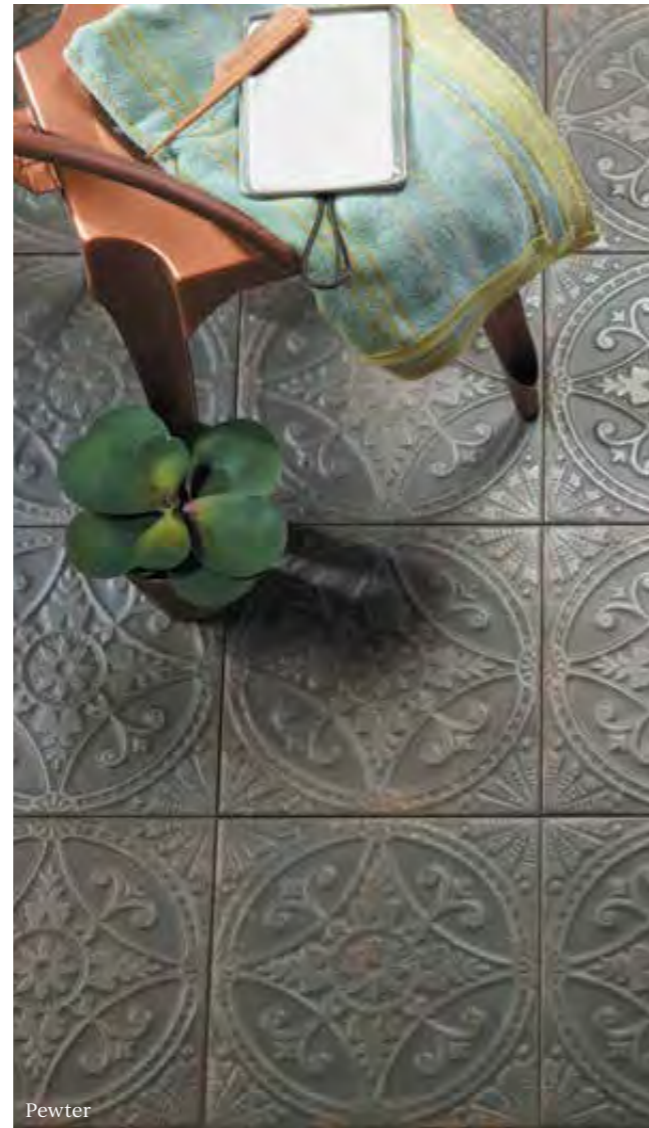

Painted

Pewter

Format (cm)	£m ² inc VAT	Sold by
33 x 33 x 1	£85.00	10 pieces (1.09m ²)

Suitable for interior walls and floors. Slip rating: R9

Butler

PORCELAIN • MATT

A look favoured since ancient times, monochrome floors are trending once again. Use Butler to recreate the chequerboard look with its striking marble graphic. The crisp white Calacatta and opulent dark Marquina tiles work well on their own too.