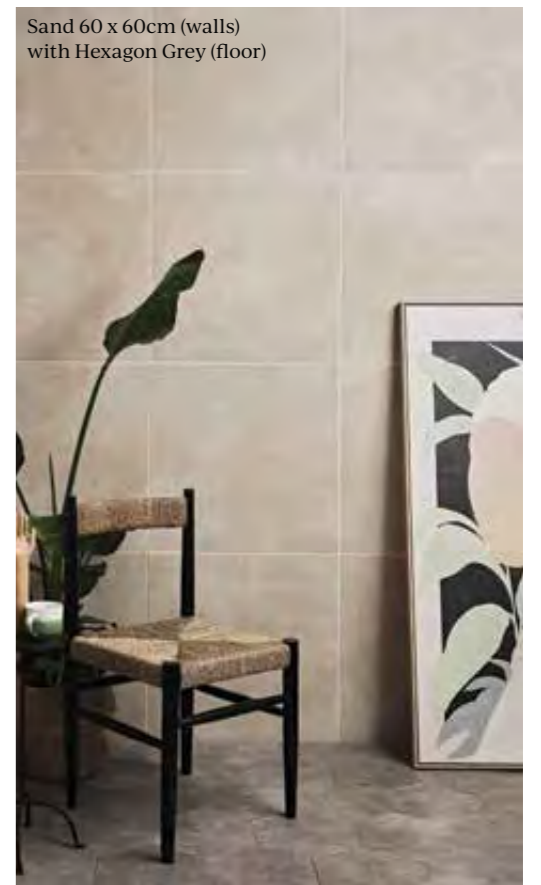

Pearl 60 x 60cm

Great Value