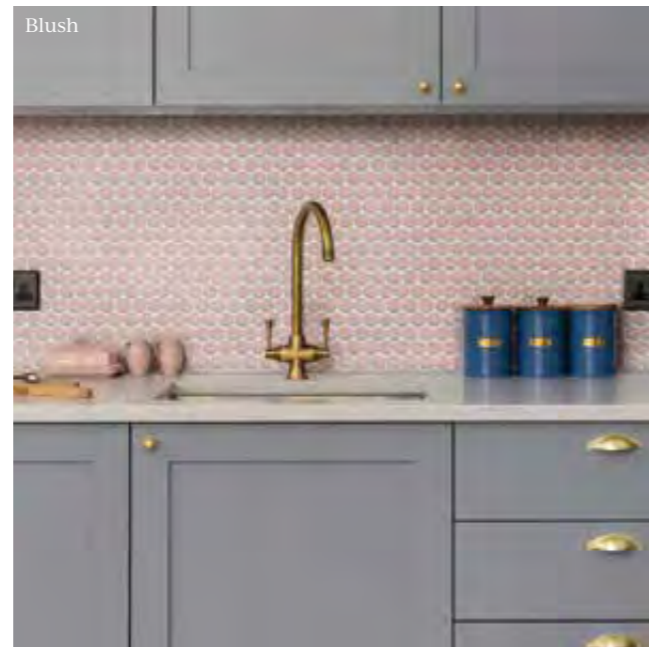

Verdigris

Did you know?

For dedicated help and advice with your project, why not visit one of our nationwide showrooms? Here you'll receive tailored help and advice from a friendly and knowledgeable team, to help you create your perfect space. Plus, they'll be able to advise you on tricky things like how many tiles you need, patterns, layout, and maintenance.

Simply pick out your favourite stone and tiles from this brochure, and phone ahead to ensure all your favourites are ready and available for your visit.

Find your nearest showroom at capietra.com/where-to-buy