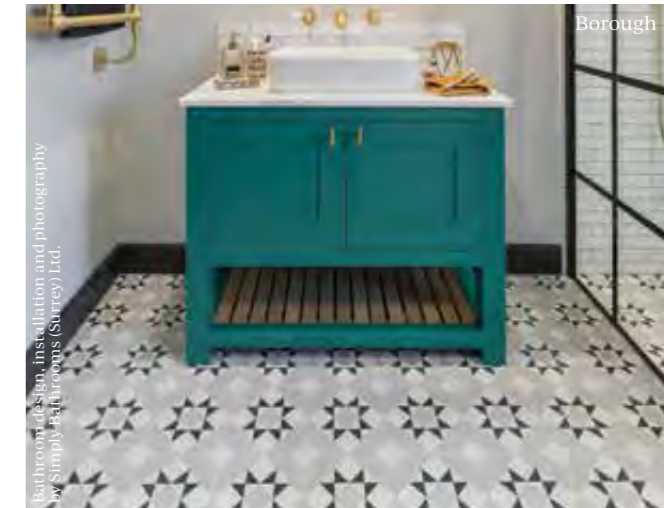

Brick Lane

PORCELAIN • MATT

Perfect for blurring the boundaries between inside and out, our Brick Lane collection creates instant impact underfoot and works wonderfully on walls too.

Format (cm)	£m² inc VAT	Sold by
20 x 20 x 1	£79.00	15 pieces (0.6m²)

Suitable for interior and domestic exterior walls and floors.
Slip rating: R10, PTV +36 when wet
Medium slip risk: This should not be used on pool surrounds and should be kept clean to maintain slip resistance.

Tiles displayed in sets of four

Brompton

PORCELAIN • MATT

Decorative
Tiles & Mosaics

Our Brompton porcelain range will add period charm and glamour to your home. Use for patios, paths or bring the Victorian look into your home by laying it in hallways, kitchens, conservatories and bathrooms. It is ideal for high traffic areas thanks to its durable porcelain design.

Borough

Option	Format (cm)	£m² inc VAT	Sold by
Plain Field	20 x 20 x 0.9	£79.00	13 pieces (0.52m²)
Patterned	20 x 20 x 0.9	£85.00	13 pieces (0.52m²)

Suitable for interior and domestic exterior walls and floors.
Slip rating: R10, PTV +36 when wet
Medium slip risk: This should not be used on pool surrounds and should be kept clean to maintain slip resistance. These tiles are non-rectified, so to achieve a checkerboard effect, a 3mm grout joint is needed.