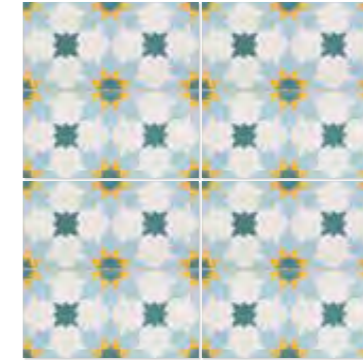

Unicorn

CERAMIC • SATIN

*Creates a dreamy effect,
perfect for 90's styling.*

Get nostalgic about your childhood with Unicorn! Playful and whimsical, the iridescence of these tiles creates a striking statement with mixed pastel tones and a soft matte finish to give a gentle, muted feel.

Format (cm)	£m² inc VAT	Sold by
10 x 40 x 1	£75.00	22 pieces (0.88m²)
Suitable for interior walls.		

Vacation

PORCELAIN • MATT

Reminiscent of designs found in Mediterranean homes, our in-house designed Vacation porcelain will make you want to head to sunny shores.

Format (cm)	£m² inc VAT	Sold by
20 x 20 x 1	£79.00	15 pieces (0.6m²)
Suitable for interior and domestic exterior walls and floors.		
Slip rating: R10, PTV +36 when wet		

Tiles displayed in sets of four

Tangier

@chantelelshousedesign. Photography: @paullmerrig