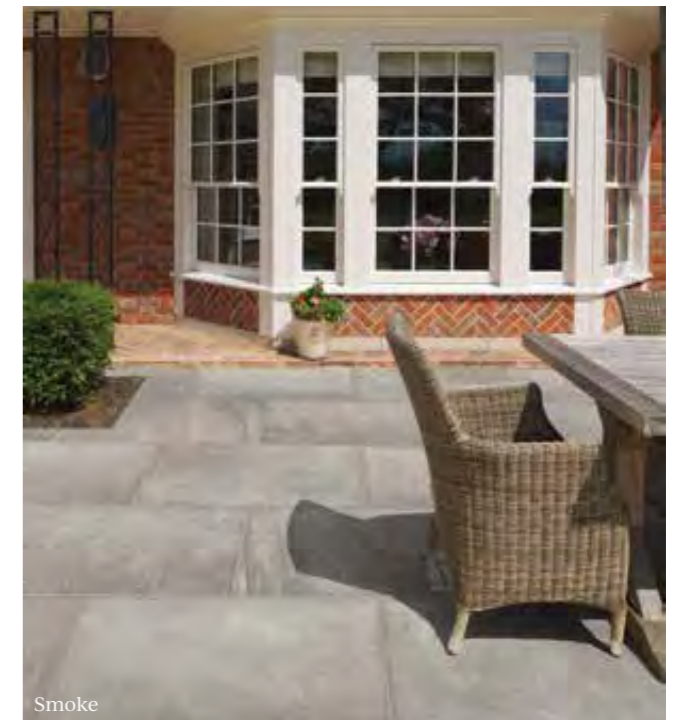

Format (cm)	£m ² inc VAT	Sold by
60 x 90 x 2	£85.00	2 pieces (1.08m ²)

Suitable for exterior walls and floors, pool surrounds. Slip rating: R11.

White

Beige

Smoke

Brewhouse

PORCELAIN • TEXTURED

Bring the aged look of terracotta into your home with these durable, low maintenance porcelain tiles inspired by the brewhouse at Moseley Old Hall.