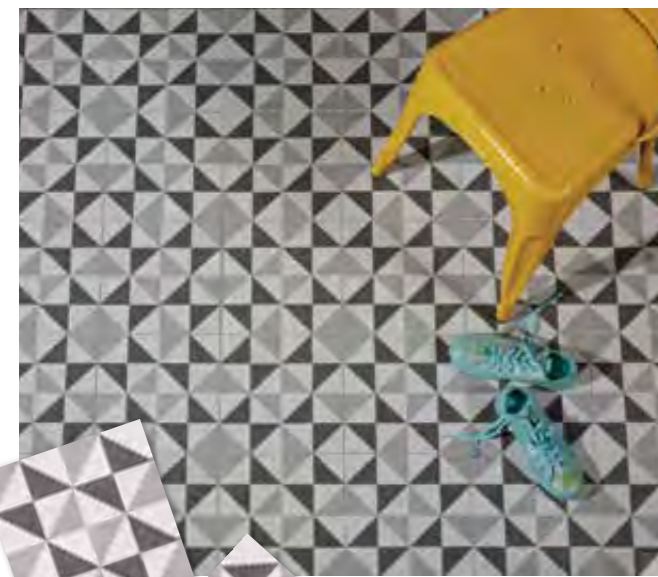

Hugo

Format (cm)	£m² Inc VAT	Sold by
25 x 25 x 1	£52.00	18 pieces (1.125m²)

Suitable for interior and domestic exterior walls and floors.
Slip rating: R10, PTV +36 when wet
Medium slip risk: This should not be used on pool surrounds and should be kept clean to maintain slip resistance.