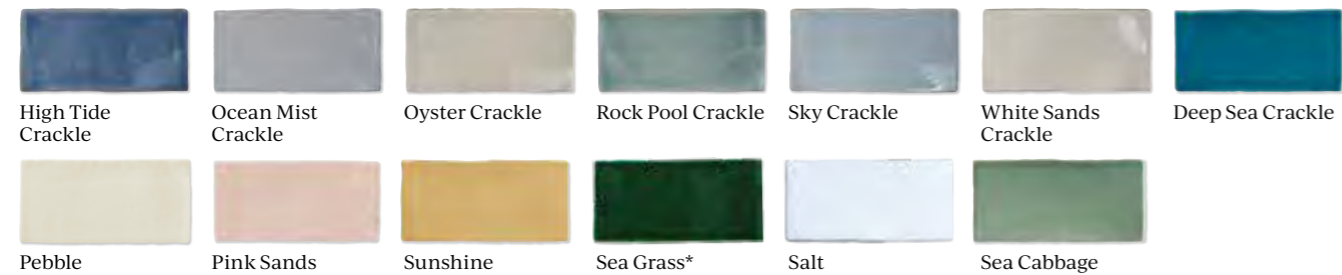

Deep Sea Crackle, Sky Crackle, Pebble & Pink Sands