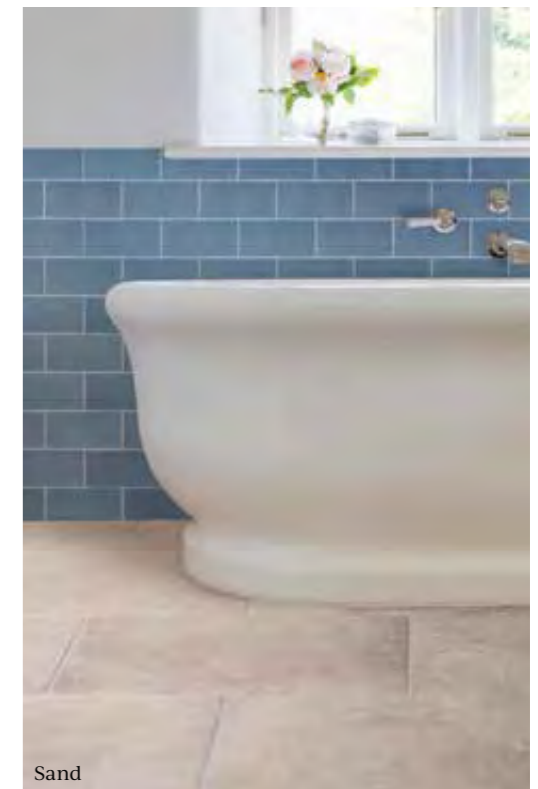

Format (cm)	£m ² inc VAT	Sold by
60 x 40 x 0.95	£59.76	4 pieces (0.96m ²)
Opus pattern x 0.95	£59.76	Repeat (0.72m ²)

Suitable for interior walls and floors. Slip rating: R10

Beige Opus Pattern

Grey Opus Pattern