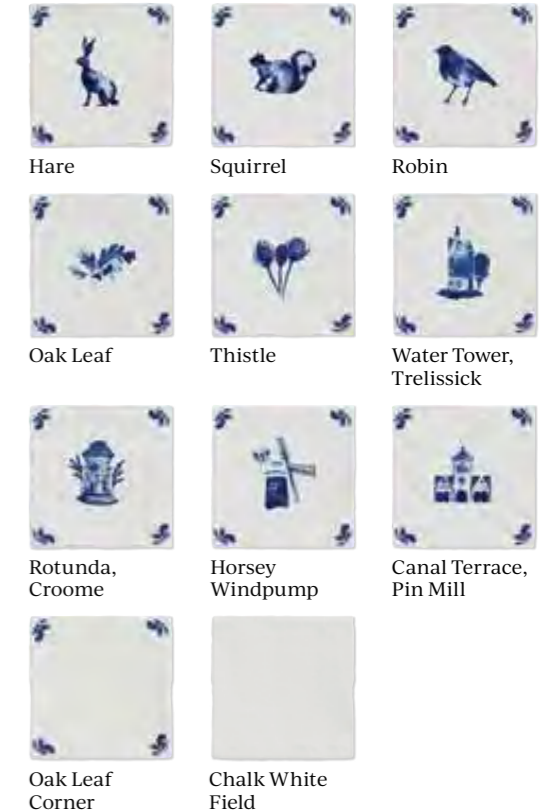

Deck Chair

PORCELAIN • MATT

Bring your holiday memories into your home with our Deck Chair Porcelain tiles, a playful striped design available in vibrant summer colours.

Lay in stripes or in a basket weave pattern on interior and exterior floors and walls.

Format (cm)	£m² inc VAT	Sold by
20 x 20 x 1	£79.00	15 pieces (0.6m²)

Suitable for interior and domestic exterior walls and floors.

Slip rating: R10, PTV +36 when wet
Medium slip risk: This should not be used on pool surrounds and should be kept clean to maintain slip resistance.

Dyrham Dairy

CERAMIC HAND DECORATED • GLOSS

Decorative Tiles & Mosaics

Charming and full of character, this collection suits classic and contemporary interiors where a feature splashback is required to add interest to an otherwise neutral or monochrome scheme. Designed to be used with a mix-and-match approach that blends all nine motifs, the tiles are versatile and can be applied in a design completely unique to you.

Option	Format (cm)	£m² inc VAT	Sold by
Chalk White Field	13 x 13 x 1	£109.80	28 pieces (0.47m²)
Oak Leaf Corner	13 x 13 x 1	£384.60	28 pieces (0.47m²)
Decor (sold in sets of 9)	13 x 13 x 1	£202.50 per set	9 pieces (0.15m²)

Suitable for interior walls.