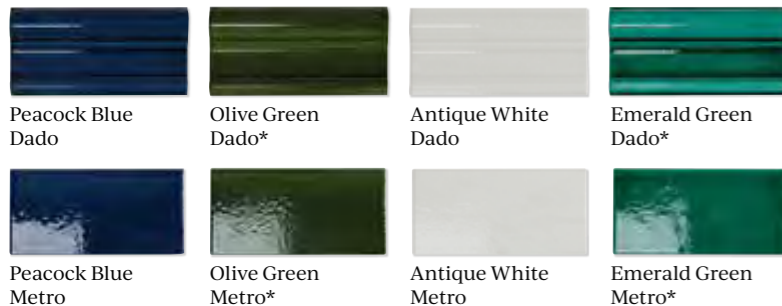

Peacock

Order Free Samples
of your favourite
stone & tiles

Image: @yvyonne_loves_paris_and_kit

Lyme

CERAMIC · CRACKLE GLAZE GLOSS

Inspired by the striking bathroom at Lyme in Cheshire, this metro wall tile collection is a premium reproduction that respects our Regency past. Available in four heritage tones, Antique White, Emerald Green, Olive Green and Peacock Blue, our Lyme collection blends the classic character of the metro tile with a premium puddle glaze.