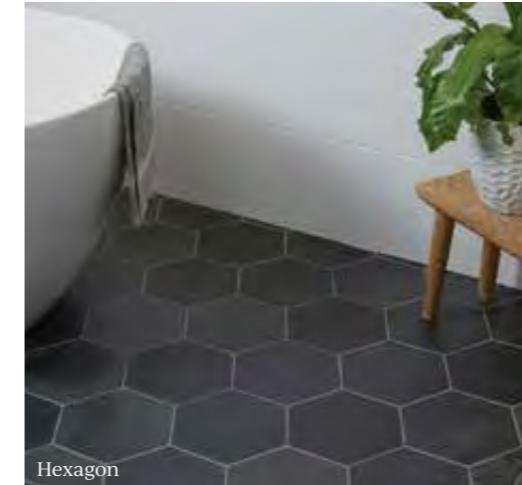

Medieval Bourgogne

LIMESTONE • WEATHERED

This rustic French limestone is one for the purists, but not for the faint-hearted! It is virtually indistinguishable from reclaimed stone, with a genuine time-worn look.

Format (cm)	£m² Inc VAT	Sold by
30/40/50 x Random x 2	£226.85	1m²
60 x Random x 2 (please enquire for lead times)	£244.72	1m²

Suitable for interior floors, sealing required.

Metropolitan

SLATE • RIVEN

These slate tiles have a naturally riven surface, providing subtle texture underfoot. The varying tones of grey give an urban look and feel.

Option	Format (cm)	£m² Inc VAT	Sold by
Tile	40 x 60 x 1	£60.00	1.2m²
Chevron	5 x 30 x 1	£92.77	1m²
Hexagon	21.5 x 25 x 1	£83.84	1.02m²
Parquet	9 x 50 x 1	£80.83	1.04m²

Suitable for interior walls and floors, sealing required.