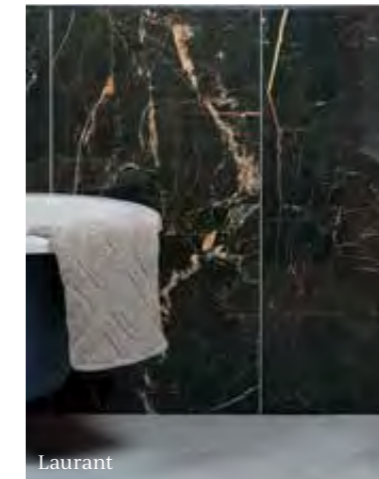

Marble Luxe

PORCELAIN • POLISHED

A large format porcelain tile, Marble Luxe gives any room a luxurious look with its rich veined patterns and choice of high-impact colours.

Format (cm)	£m² inc VAT	Sold by
60 x 120 x 1	£92.65	2 pieces (1.44m²)

Suitable for interior walls and floors.

The polished finish gives authentic depth to the marble effect - a real wow factor.