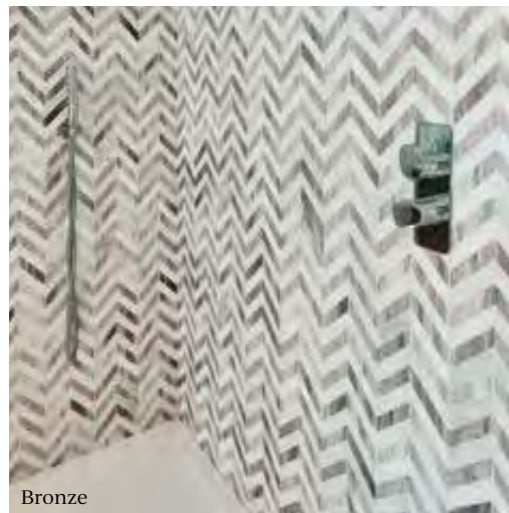

Amazon

Silver (floor)

Bronze