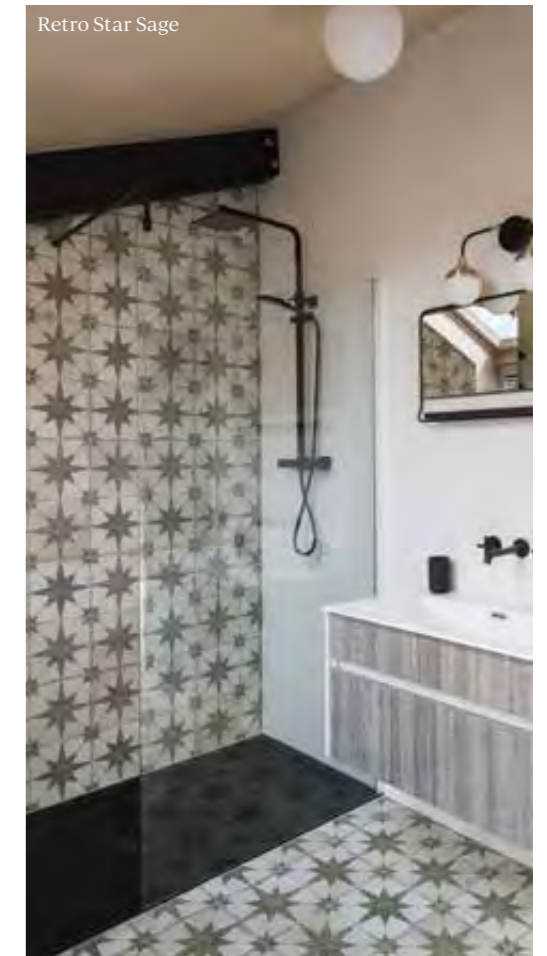

Format (cm)	£m² inc VAT	Sold by
45 x 45 x 1	£59.00	5 pieces (1m²)

Suitable for interior walls and floors.
Slip rating: PTV +36 when wet