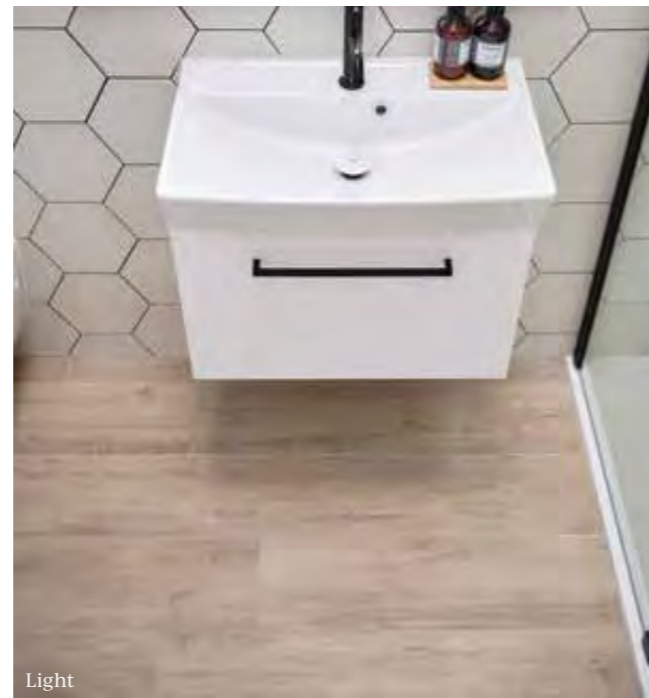

Format (cm)	£m ² inc VAT	Sold by
120 x 19.5 x 1	£56.63	4 pieces (0.94m ²)

Suitable for interior walls and floors. Slip rating: R9

Dark

Pearl

Light

Rotterdam Wood

PORCELAIN • MATT

Give floors character and natural beauty without the fuss and maintenance of solid timber with our stunning Rotterdam porcelain tiles. The elegant chevron design also comes in a marble style (see page 136).