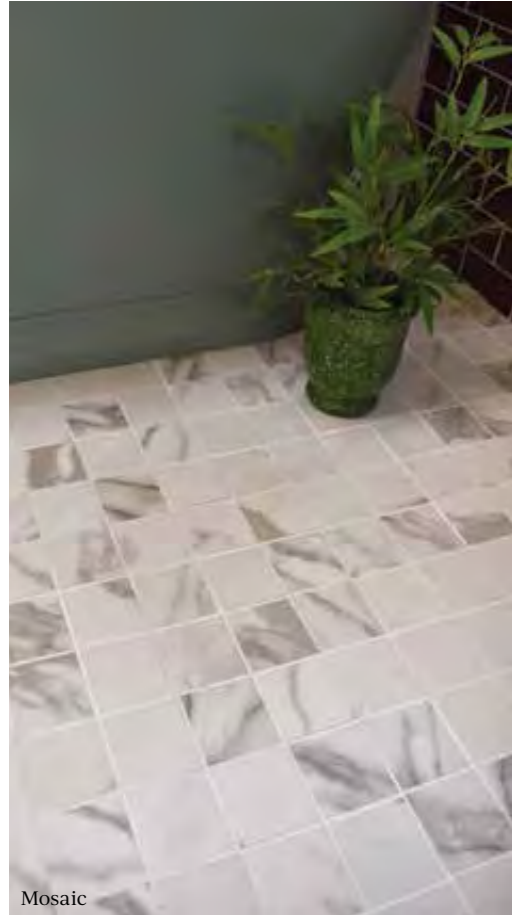

75 x 150 x 1cm

*The extra large
75 x 150cm tiles allow
for installation with
minimal grout lines.*

Kensington

PORCELAIN • MATT OR GLOSS

Great Value

Get the natural marble look for less with Kensington, a porcelain tile that simply oozes luxury. A crisp white surface with delicate grey veining, this design is perfect for giving contemporary spaces an on-trend finish.