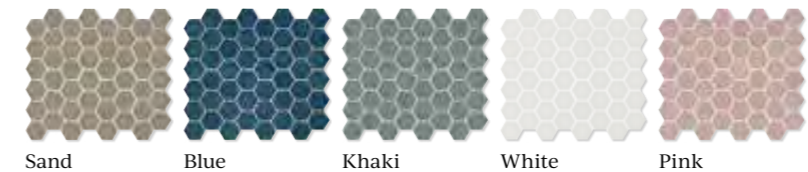

Khaki

Pink with Avebury Milk White

Sand

Blue

Khaki

White

Pink